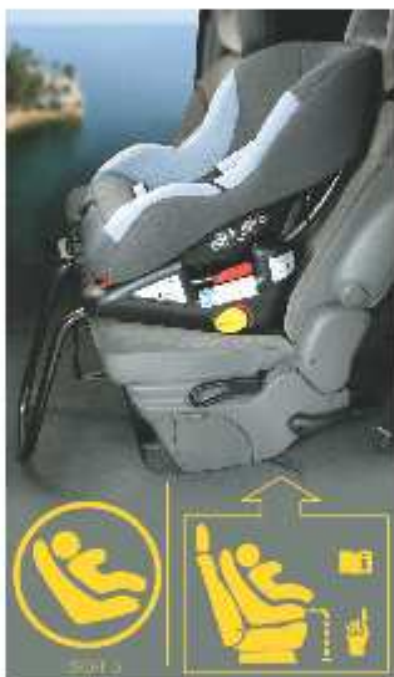

VEHICLE LIST

Bimbo Fix XL

Belt-Use FWF (with 2-point and 3-point belts) **universal** approved to **ECE-R44.03** for use in all vehicles

ISOFIX-use FWF and RWF (with platform system) **semi universal** approved to **ECE-R44.04** for use in the vehicles listed below

Notice:

This is an ISOFIX CHILD RESTRAINT SYSTEM.

It is approved to Regulation ECE N°. 44

series 04 of amendments for general use in vehicles fitted with ISOFIX anchorages systems.

It will fit vehicles with positions approved as ISOFIX positions (as detailed in the vehicle handbook), depending on the category of the child seat and the fixture.

The mass group for this child seat is -18 Kg. RWF and 9-18 Kg. FWF. The ISOFIX size class for this device is ISO/R3 for the RWF and ISO/F3 for FWF.

With ISOFIX this child seat is classified as semi universal device, for use and fixing into the seat positions of the cars present in the following vehicle list.

Update of this list is available at your retailer or at www.fairbimbofix.it - www.fairbimbofix.com

Major car manufacturers have chosen the G 0/1 ISOFIX for the exacting vehicle crash tests, because of the superior dynamic performance

- Alfa Romeo Giulietta
- Audi A3 - A4 - A6 - Q5 - Q7
- BMW 1 - 3 - 5(2004) - 5(2010) - X1 - X3 - Mini
- Hyundai i20
- Infiniti FX
- Kia Soul - Sorento - Venga
- Nissan Cube - Navara - Note - Qashqai - X Trail
- Seat Altea - Exeo - Ibiza - Leon
- Skoda Fabia - Octavia - Roomster - Superb - Yeti
- Volkswagen Eos - Fox - Golf VI - Scirocco - T5 - Tiguan